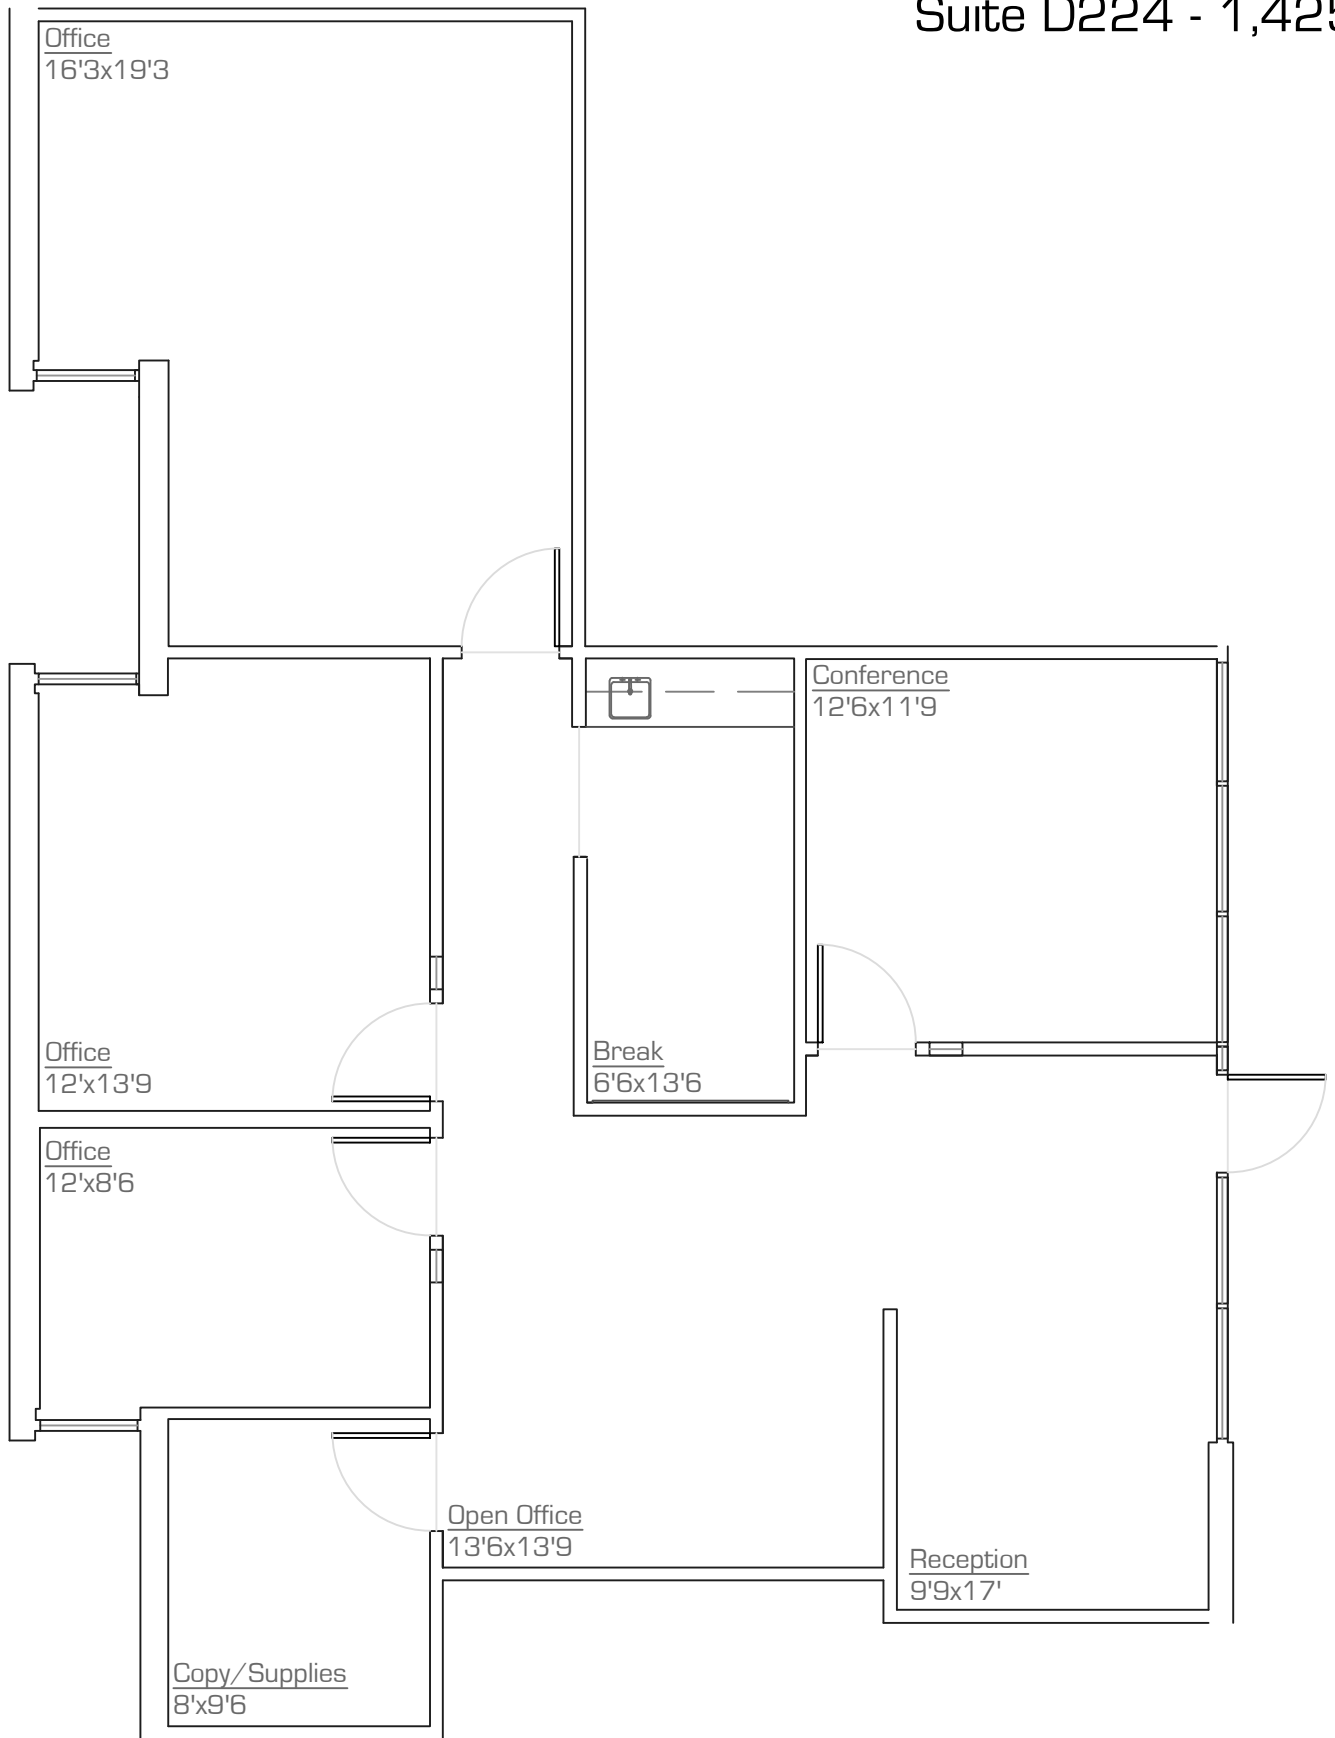

727 East Bethany Home Road

Phoenix . Arizona

Suite D224 - 1,425 SF

As-Built

scale: nts

22.September.2021

*All dimensions are approximate at ± 3"

*All information is of general nature

precisionDIMENSIONS

as-built & design

602.790.6412